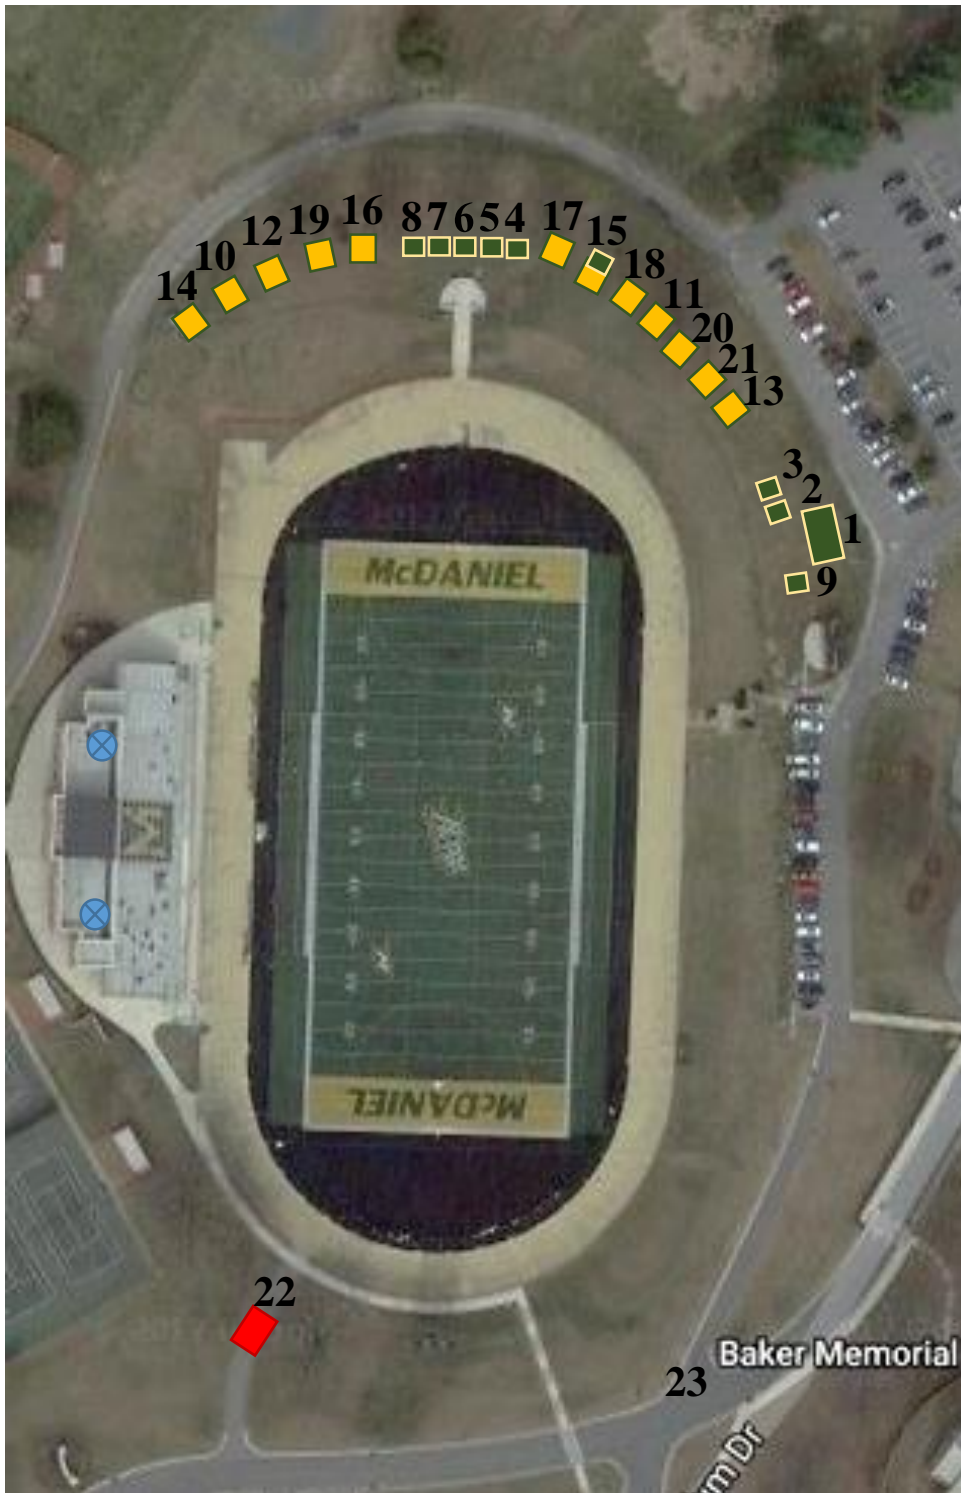

McDaniel College 2017 Homecoming Tailgating Map

1. Alumni Hospitality Tent
2. Alumni Tent
3. 1972 Class Reunion Tailgate
4. 1977 Class Reunion Tailgate
5. 1987 Class Reunion Tailgate
6. 1992 Class Reunion Tailgate
7. 1997 Class Reunion Tailgate
8. 2002 Class Reunion Tailgate
9. Alpha Phi Omega Service Fraternity
10. Alpha Gamma Tau
11. Alpha Sigma Phi
12. Alpha Sigma Tau
13. Lambda Chi Alpha
14. Omega Psi Phi
15. Phi Alpha Mu and Alumnae
16. Phi Delta Theta
17. Phi Kappa Sigma
18. Phi Mu
19. Phi Sigma Sigma
20. Sigma Alpha Epsilon
21. Zeta Phi Beta
22. Emergency Services
23. Stadium Gate

Please Note:

- The stadium will open at 9:00 a.m. for tailgating.
- Cost is \$10.00 per vehicle to enter the bowl.
- The Alumni Hospitality Tent will be open from 10:00 a.m. - 4:00 p.m.
- Pre-Game Celebrations will begin at 1:30 p.m.
- The Football game will begin at 2:00 p.m.
- Restrooms are in the lower level of the stadium.

- Alumni Office Organized Tailgate
- Greek Student Tailgates
- Emergency Services
- X Restrooms